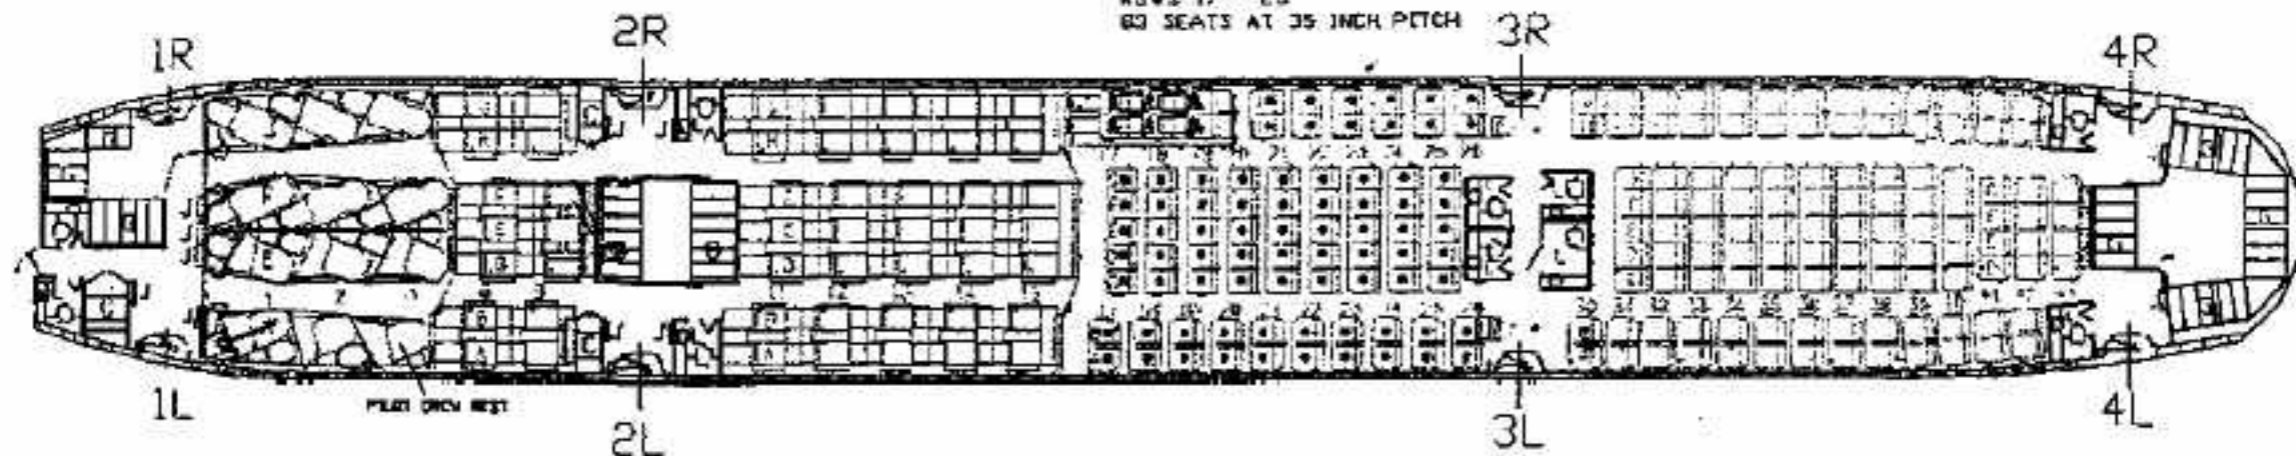

ZONE A - UNITED FIRST  
12 SEATS

ZONE A / B - UNITED BUSINESS  
14 SEATS / 35 SEATS

ZONE B - UNITED ECONOMY PLUS  
83 SEATS

ZONE C - UNITED ECONOMY  
114 SEATS

•= "ECONOMY PLUS" SEATING AREA  
ROWS 17 - 26  
83 SEATS AT 35 INCH PITCH

LEGEND

GALLEY  
FLIGHT ATTENDANT JUMP SEAT  
LAVATORY  
CLOSET  
VIDEO MONITOR / LCD SCREEN  
MISCELLANEOUS STORAGE

W WINDOW EXT  
X PERMANENT TEDOWN  
⊕ RETRACTABLE TEDOWN  
CR CREW REST  
DF DUTY FREE  
CL CART LEFT