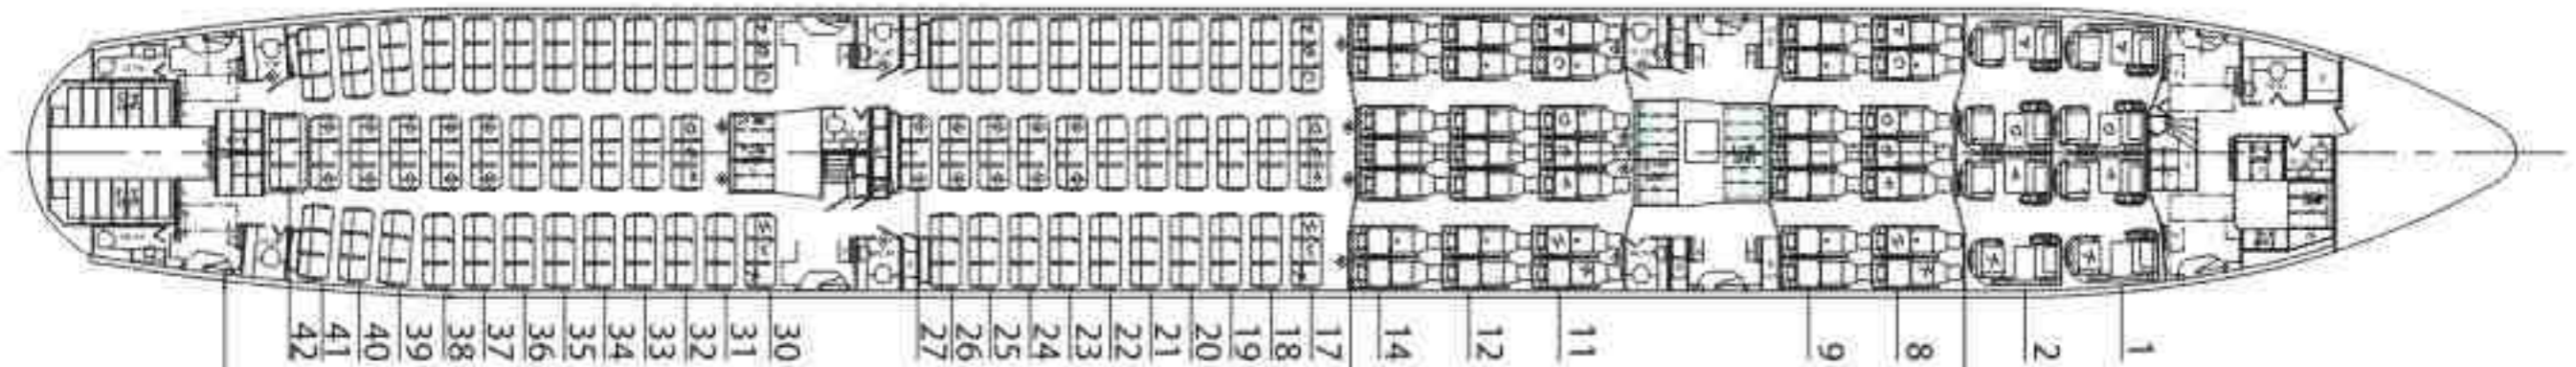

# SEATING CONFIGURATION BOEING 777 - 237 LR

238 TOTAL PAX  
+ 3 CREW REST SEATS

C - COAT  
T - TOILET  
G - GALLEY

ZONE - C  
ECONOMY CLASS  
195 SEATS

ZONE - B  
EXECUTIVE CLASS  
35 SEATS

ZONE - A  
FIRST CLASS  
FLAT BEDS  
8 SEATS